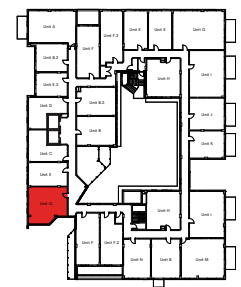

# Unit Q

1 Bed  
 1 Bath  
 -  
 SQ.FT  
 Starting from 626  
 -  
 Levels  
 2

102 AVE NW

123 ST

[themercuryblock.com](http://themercuryblock.com)

**DISCLAIMER** The builder reserves the right to modify or change plans, specifications, features and prices without notice. Materials may be substituted with equivalent or better at the builder's sole discretion. All dimensions and sizes are approximate and are based on architectural measurements. As reverse, mirrored and/or flipped plans occur throughout the building, please see architectural plans if material to your decision to rent. Renderings, furnishings and equipment shown are an artist's conception and are intended as a general reference only. Please see the disclosure statement for specific offering details. E. & O.E.

**THE  
 MERCURY  
 BLOCK**