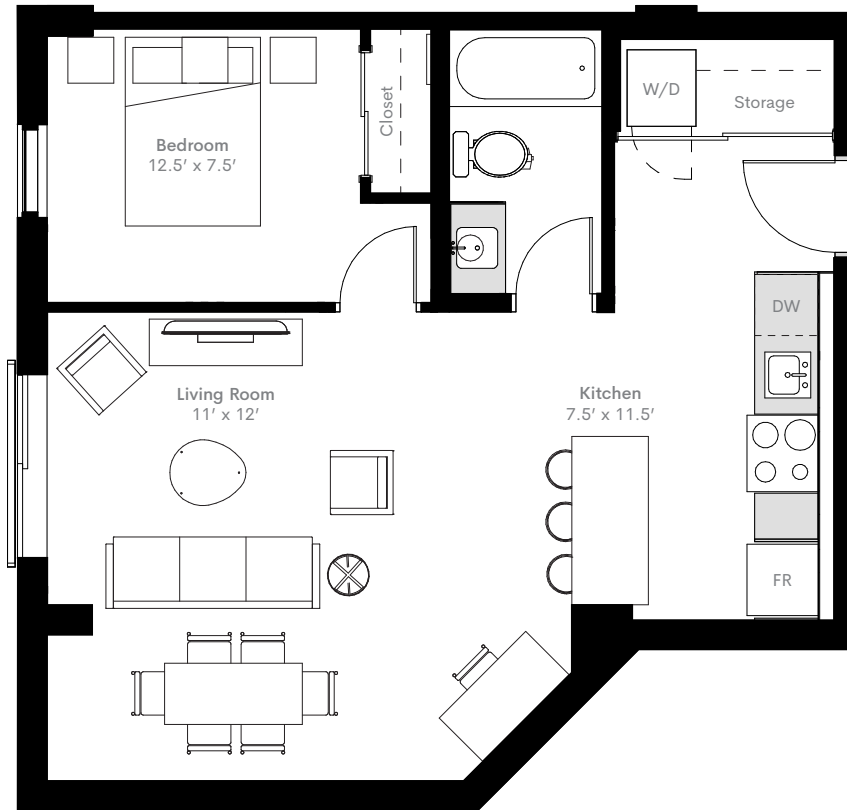

# Unit Q

1 Bed  
 1 Bath  
 -  
 SQ.FT  
 Starting from 626  
 -  
 Levels  
 2

102 AVE NW

123 ST

[themercuryblock.com](http://themercuryblock.com)

**DISCLAIMER** The builder reserves the right to modify or change plans, specifications, features and prices without notice. Materials may be substituted with equivalent or better at the builder's sole discretion. All dimensions and sizes are approximate and are based on architectural measurements. As reverse, mirrored and/or flipped plans occur throughout the building, please see architectural plans if material to your decision to rent. Renderings, furnishings and equipment shown are an artist's conception and are intended as a general reference only. Please see the disclosure statement for specific offering details. E. & O.E.

**THE  
 MERCURY  
 BLOCK**