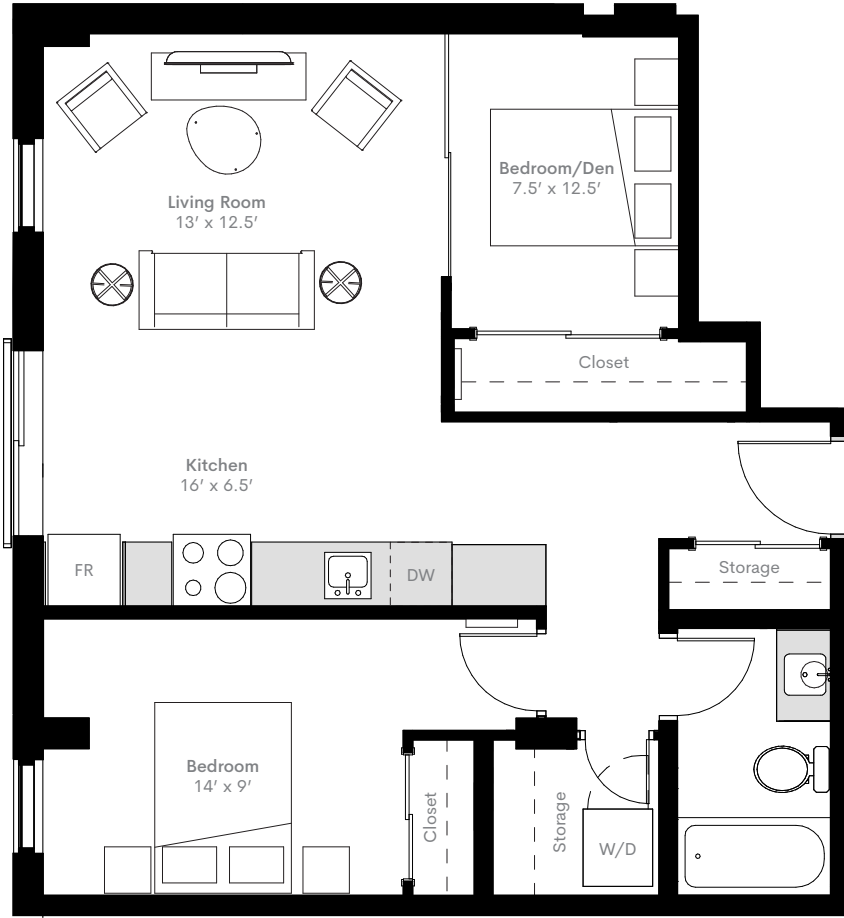

# Unit O

1 Bed + Den  
 2 Bath  
 -  
 SQ.FT  
 Starting from 702  
 -  
 Levels  
 4 - 7

[themercuryblock.com](http://themercuryblock.com)

**DISCLAIMER** The builder reserves the right to modify or change plans, specifications, features and prices without notice. Materials may be substituted with equivalent or better at the builder's sole discretion. All dimensions and sizes are approximate and are based on architectural measurements. As reverse, mirrored and/or flipped plans occur throughout the building, please see architectural plans if material to your decision to rent. Renderings, furnishings and equipment shown are an artist's conception and are intended as a general reference only. Please see the disclosure statement for specific offering details. E. & O.E.