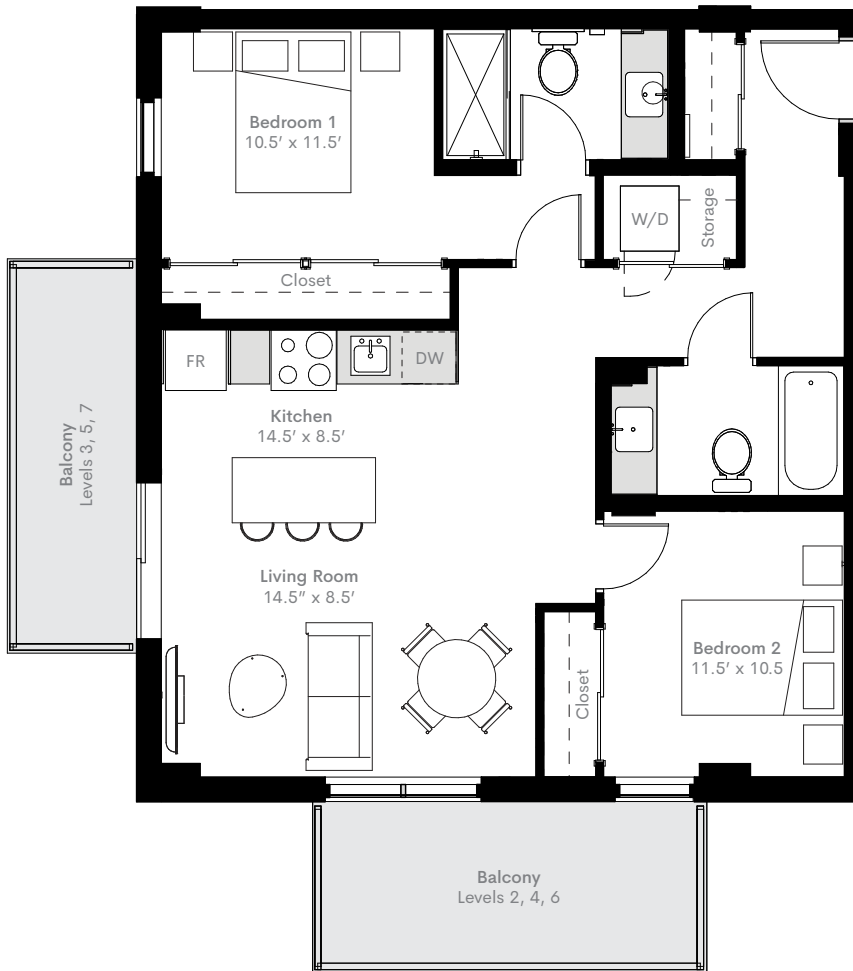

# Unit M

2 Bed  
 2 Bath  
 -  
 SQ.FT  
 Starting from 825  
 -  
 Levels  
 2 - 7

102 AVE NW

123 ST

[themercuryblock.com](http://themercuryblock.com)

**DISCLAIMER** The builder reserves the right to modify or change plans, specifications, features and prices without notice. Materials may be substituted with equivalent or better at the builder's sole discretion. All dimensions and sizes are approximate and are based on architectural measurements. As reverse, mirrored and/or flipped plans occur throughout the building, please see architectural plans if material to your decision to rent. Renderings, furnishings and equipment shown are an artist's conception and are intended as a general reference only. Please see the disclosure statement for specific offering details. E. & O.E.