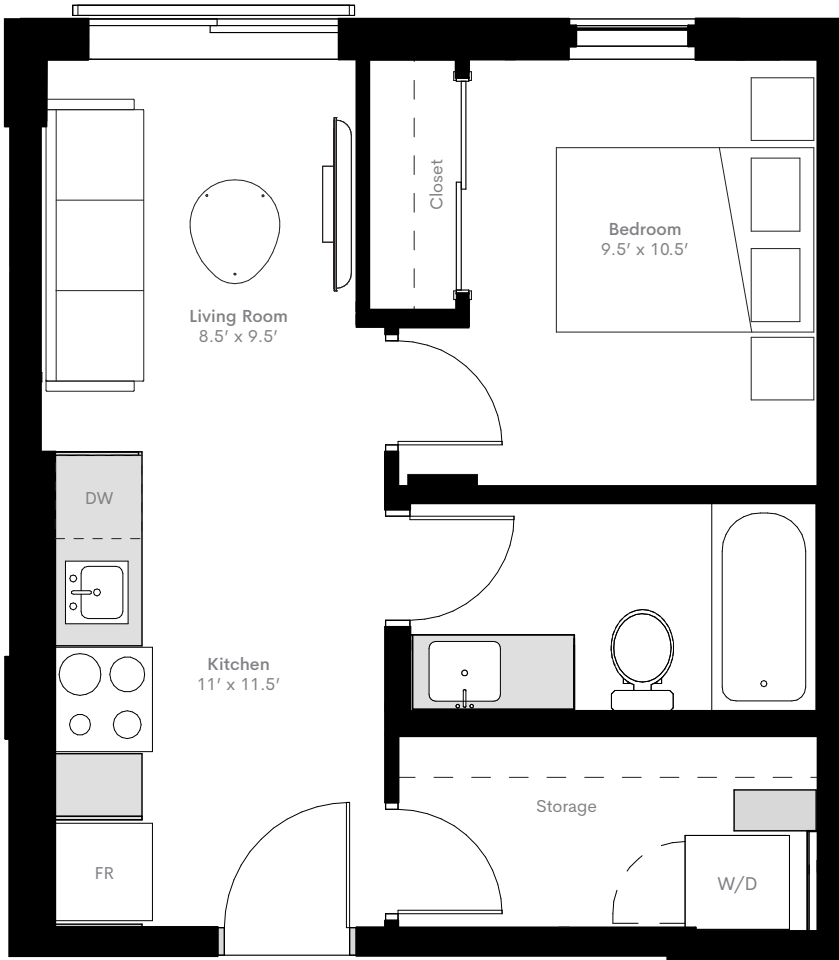

Unit B.2

1 Bed
 1 Bath
 -
 SQ.FT
 Starting from 442
 -
 Levels
 1 - 2

102 AVE NW

123 ST

themercuryblock.com

DISCLAIMER The builder reserves the right to modify or change plans, specifications, features and prices without notice. Materials may be substituted with equivalent or better at the builder's sole discretion. All dimensions and sizes are approximate and are based on architectural measurements. As reverse, mirrored and/or flipped plans occur throughout the building, please see architectural plans if material to your decision to rent. Renderings, furnishings and equipment shown are an artist's conception and are intended as a general reference only. Please see the disclosure statement for specific offering details. E. & O.E.